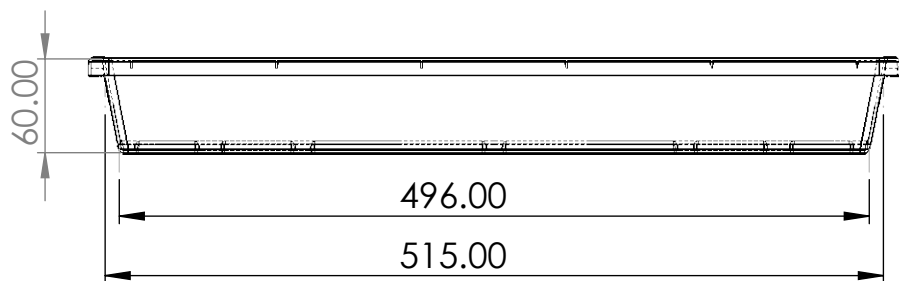

UNLESS OTHERWISE SPECIFIED: DIMENSIONS ARE IN MILLIMETERS			DEBURR AND BREAK SHARP EDGES		DO NOT SCALE DRAWING		REVISION	
SURFACE FINISH:					TITLE: <b>50MM MICRO GREEN TRAYS</b>			
TOLERANCES:								
LINEAR:								
ANGULAR:								
	NAME	SIGNATURE	DATE		CUSTOMER:			
DRAWN								
CHK'D								
APPV'D								
FINISH:		MATERIAL: PP		A4				
WEIGHT:		373 GRAMS		SCALE:1:10		SHEET 1 OF 1		