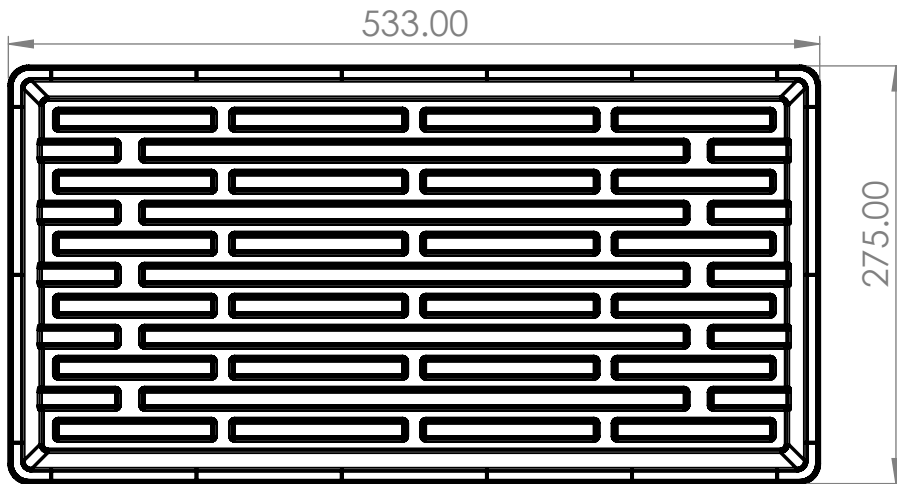

UNLESS OTHERWISE SPECIFIED: DIMENSIONS ARE IN MILLIMETERS			DEBURR AND BREAK SHARP EDGES		DO NOT SCALE DRAWING		REVISION	
SURFACE FINISH:					TITLE: <b>50MM MICRO GREEN TRAYS</b>			
TOLERANCES:								
LINEAR:								
ANGULAR:								
	NAME	SIGNATURE	DATE		CUSTOMER:			
DRAWN								
CHK'D								
APPV'D								
FINISH:		MATERIAL: PP		A4				
WEIGHT:		373 GRAMS		SCALE:1:10		SHEET 1 OF 1		