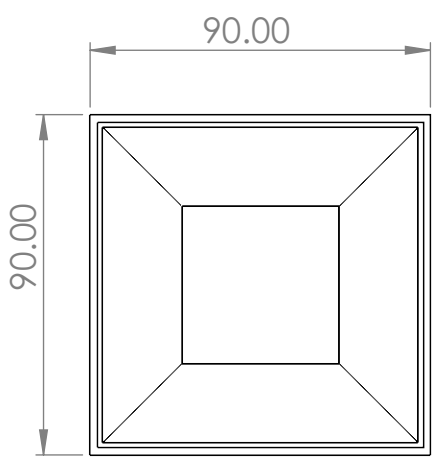

VOLUME: 450ML

UNLESS OTHERWISE SPECIFIED: DIMENSIONS ARE IN MILLIMETERS			DEBURR AND BREAK SHARP EDGES
SURFACE FINISH:			
TOLERANCES:			
LINEAR:			
ANGULAR:			
	NAME	SIGNATURE	DATE
DRAWN			
CHK'D			
APPV'D			
FINISH:		MATERIAL:	
		PP	
WEIGHT:		74 GRAMS	

DO NOT SCALE DRAWING		REVISION
TITLE: 9CM SQUARE DECO POT SET		
CUSTOMER:		A4
SCALE:1:2		SHEET 1 OF 1

4

3

2

1