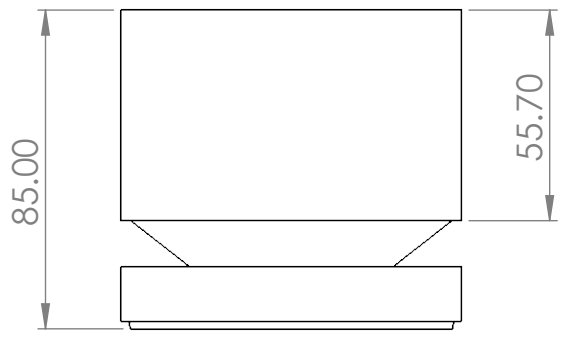

VOLUME: 450ML

UNLESS OTHERWISE SPECIFIED: DIMENSIONS ARE IN MILLIMETERS			DEBURR AND BREAK SHARP EDGES
SURFACE FINISH:			
TOLERANCES:			
LINEAR:			
ANGULAR:			
	NAME	SIGNATURE	DATE
DRAWN			
CHK'D			
APPV'D			
FINISH:		MATERIAL:	
		PP	
WEIGHT:		74 GRAMS	

DO NOT SCALE DRAWING		REVISION
TITLE: 9CM SQUARE DECO POT SET		
CUSTOMER:		A4
SCALE:1:2		SHEET 1 OF 1

4

3

2

1